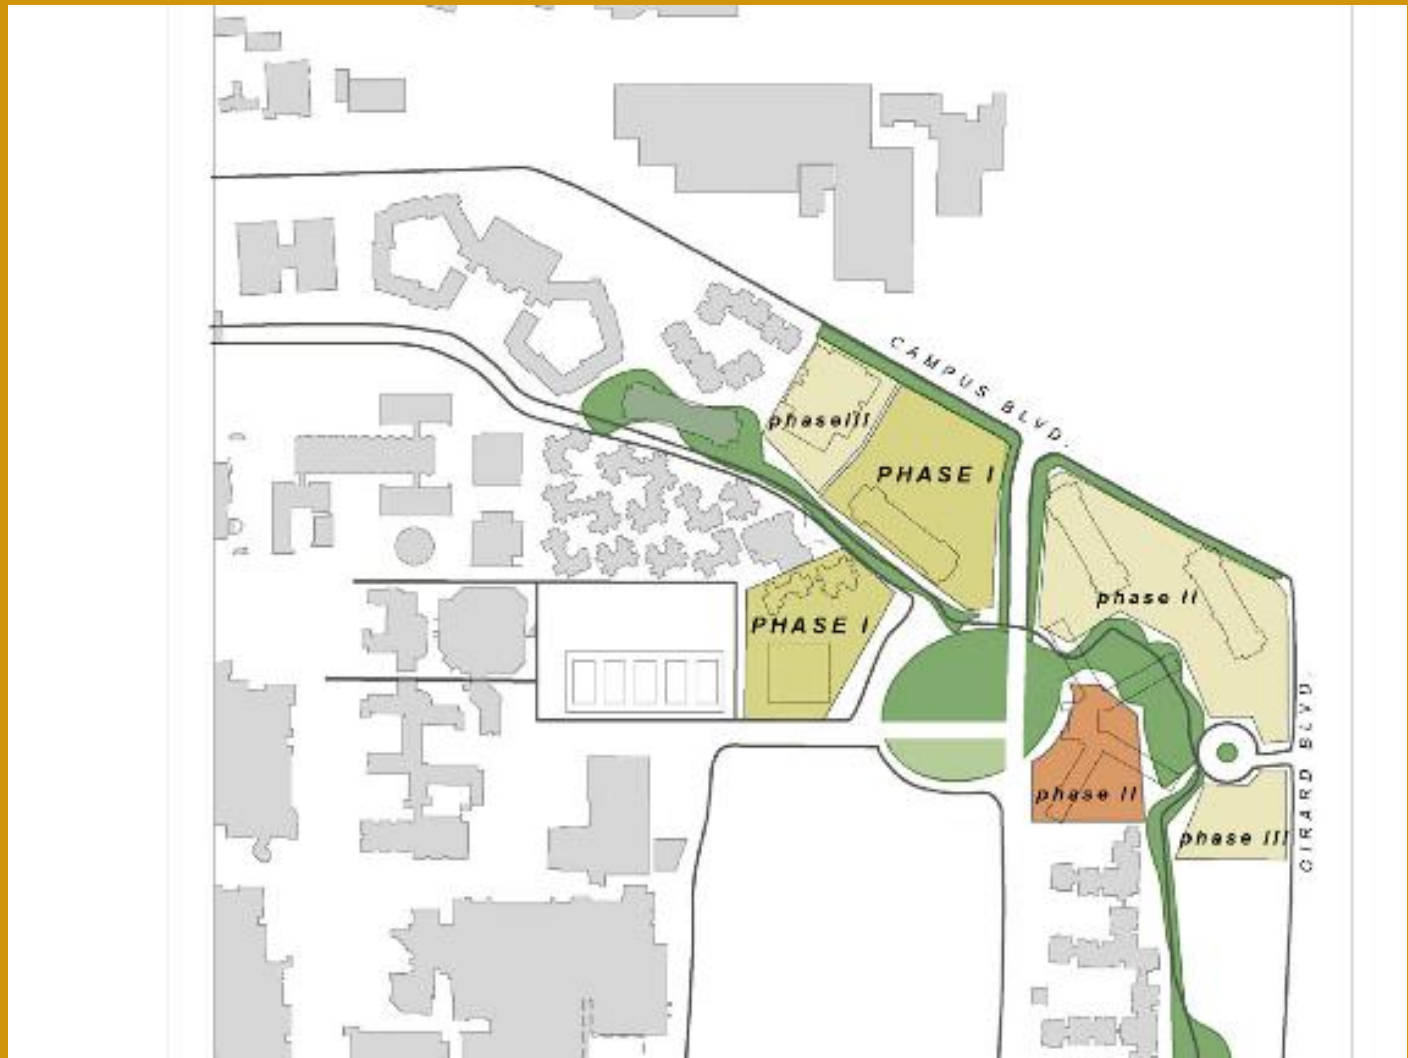

UNM STUDENT HOUSING OPEN FORUM

SESSION VII 10 . 07 . 2010

Phase I Site Development & Central Campus Housing Plan

Lobo Development

PARTNERSHIP+INVESTMENT+COMMUNITY

AERIAL
SCHEME A
Central Campus Housing Framework
October 7, 2019

AERIAL
SCHEME A

Central Campus Housing Framework
October 7, 2019

AERIAL
SCHEME A
Central Campus Housing Framework
October 7, 2019

G I R A R D B L V D

C A M P U S D R

THEATRE ADMINISTRATION

HEALTH HALL

UNIVERSITY AND EDUCATION CENTER