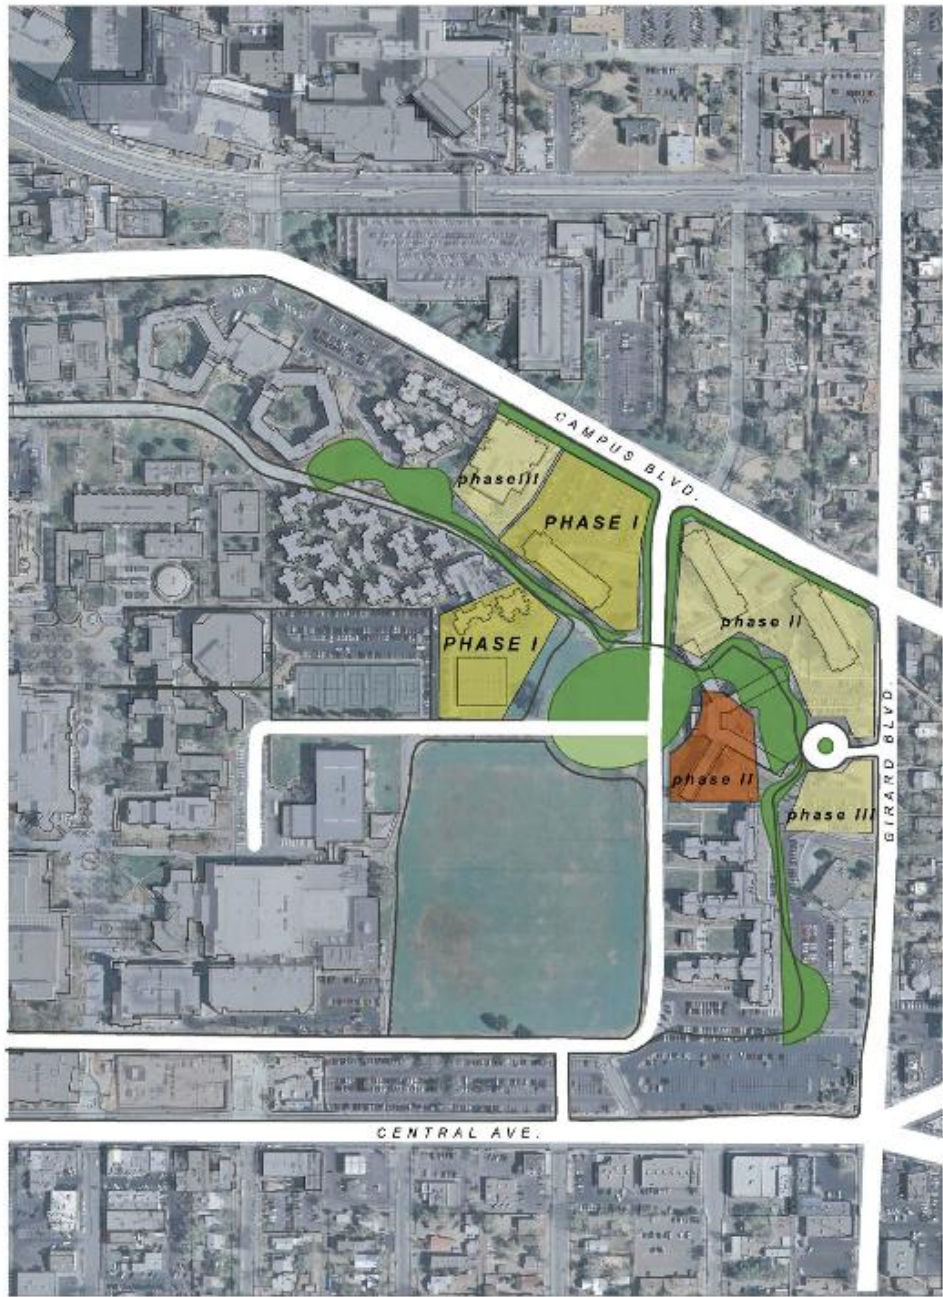

UNM STUDENT HOUSING OPEN FORUM

SESSION VII 10 . 07 . 2010

Phase I Site Development & Central Campus Housing Plan

Lobo Development

PARTNERSHIP+INVESTMENT+COMMUNITY

AERIAL
SCHEME A
Central Campus Housing Framework
October 7, 2019

AERIAL
SCHEME A

Central Campus Housing Framework
October 7, 2019

AERIAL
SCHEME A
Central Campus Housing Framework
October 7, 2019

G I R A R D B L V D

C A M P U S D R

THEATRE ADMINISTRATION

HEALTH HALL

UNIVERSITY AND EDUCATION CENTER

UNIVERSITY AND EDUCATION CENTER

UNIVERSITY AND EDUCATION CENTER

UNIVERSITY AND EDUCATION CENTER

UNIVERSITY AND EDUCATION CENTER

UNIVERSITY AND EDUCATION CENTER

UNIVERSITY AND EDUCATION CENTER

UNIVERSITY AND EDUCATION CENTER